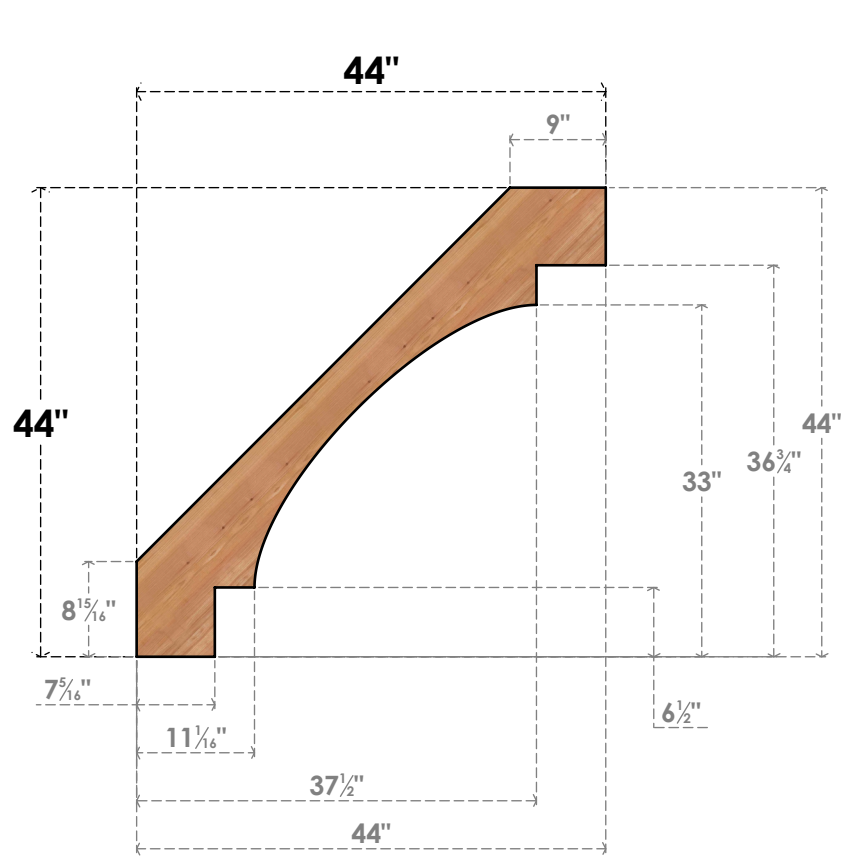

BRC04X44X44MRC00SWR

3 1/2"W X 44"D X 44"H MERCED SMOOTH BRACE, WESTERN RED CEDAR

SIDE

FRONT

EKENA MILLWORK
 2300 WEST MAIN ST.
 CLARKSVILLE, TX 75426
 TOLL FREE: 866-607-0453
 WWW.EKENAMILLWORK.COM

NOTES

1. INSTALLATION TO BE COMPLETED IN ACCORDANCE WITH MANUFACTURER'S SPECIFICATIONS.
2. DRAWING MAY NOT BE TO SCALE
3. THIS DRAWING IS INTENDED FOR DESIGN AND PLANNING PURPOSES ONLY.
4. ALL INFORMATION CONTAINED HEREIN WAS CURRENT AT THE TIME OF DEVELOPMENT BUT MUST BE REVIEWED AND APPROVED BY THE PRODUCT MANUFACTURER TO BE CONSIDERED ACCURATE.
5. PRODUCTS ARE NOT KILN DRIED. THIS ITEM IS UNIQUE AND WILL CONTAIN THE NATURAL VARIATIONS THAT THE WOOD SPECIES OFFERS. THIS MAY RESULT IN VARIATIONS UP TO 1/4"