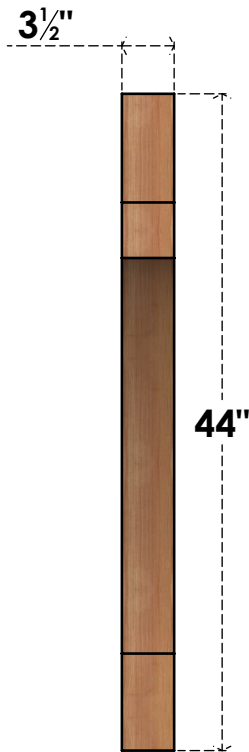

BRC04X44X44MRC00SWR

3 1/2"W X 44"D X 44"H MERCED SMOOTH BRACE, WESTERN RED CEDAR

SIDE

FRONT

EKENA MILLWORK
 2300 WEST MAIN ST.
 CLARKSVILLE, TX 75426
 TOLL FREE: 866-607-0453
 WWW.EKENAMILLWORK.COM

NOTES

1. INSTALLATION TO BE COMPLETED IN ACCORDANCE WITH MANUFACTURER'S SPECIFICATIONS.
2. DRAWING MAY NOT BE TO SCALE
3. THIS DRAWING IS INTENDED FOR DESIGN AND PLANNING PURPOSES ONLY.
4. ALL INFORMATION CONTAINED HEREIN WAS CURRENT AT THE TIME OF DEVELOPMENT BUT MUST BE REVIEWED AND APPROVED BY THE PRODUCT MANUFACTURER TO BE CONSIDERED ACCURATE.
5. PRODUCTS ARE NOT KILN DRIED. THIS ITEM IS UNIQUE AND WILL CONTAIN THE NATURAL VARIATIONS THAT THE WOOD SPECIES OFFERS. THIS MAY RESULT IN VARIATIONS UP TO 1/4"